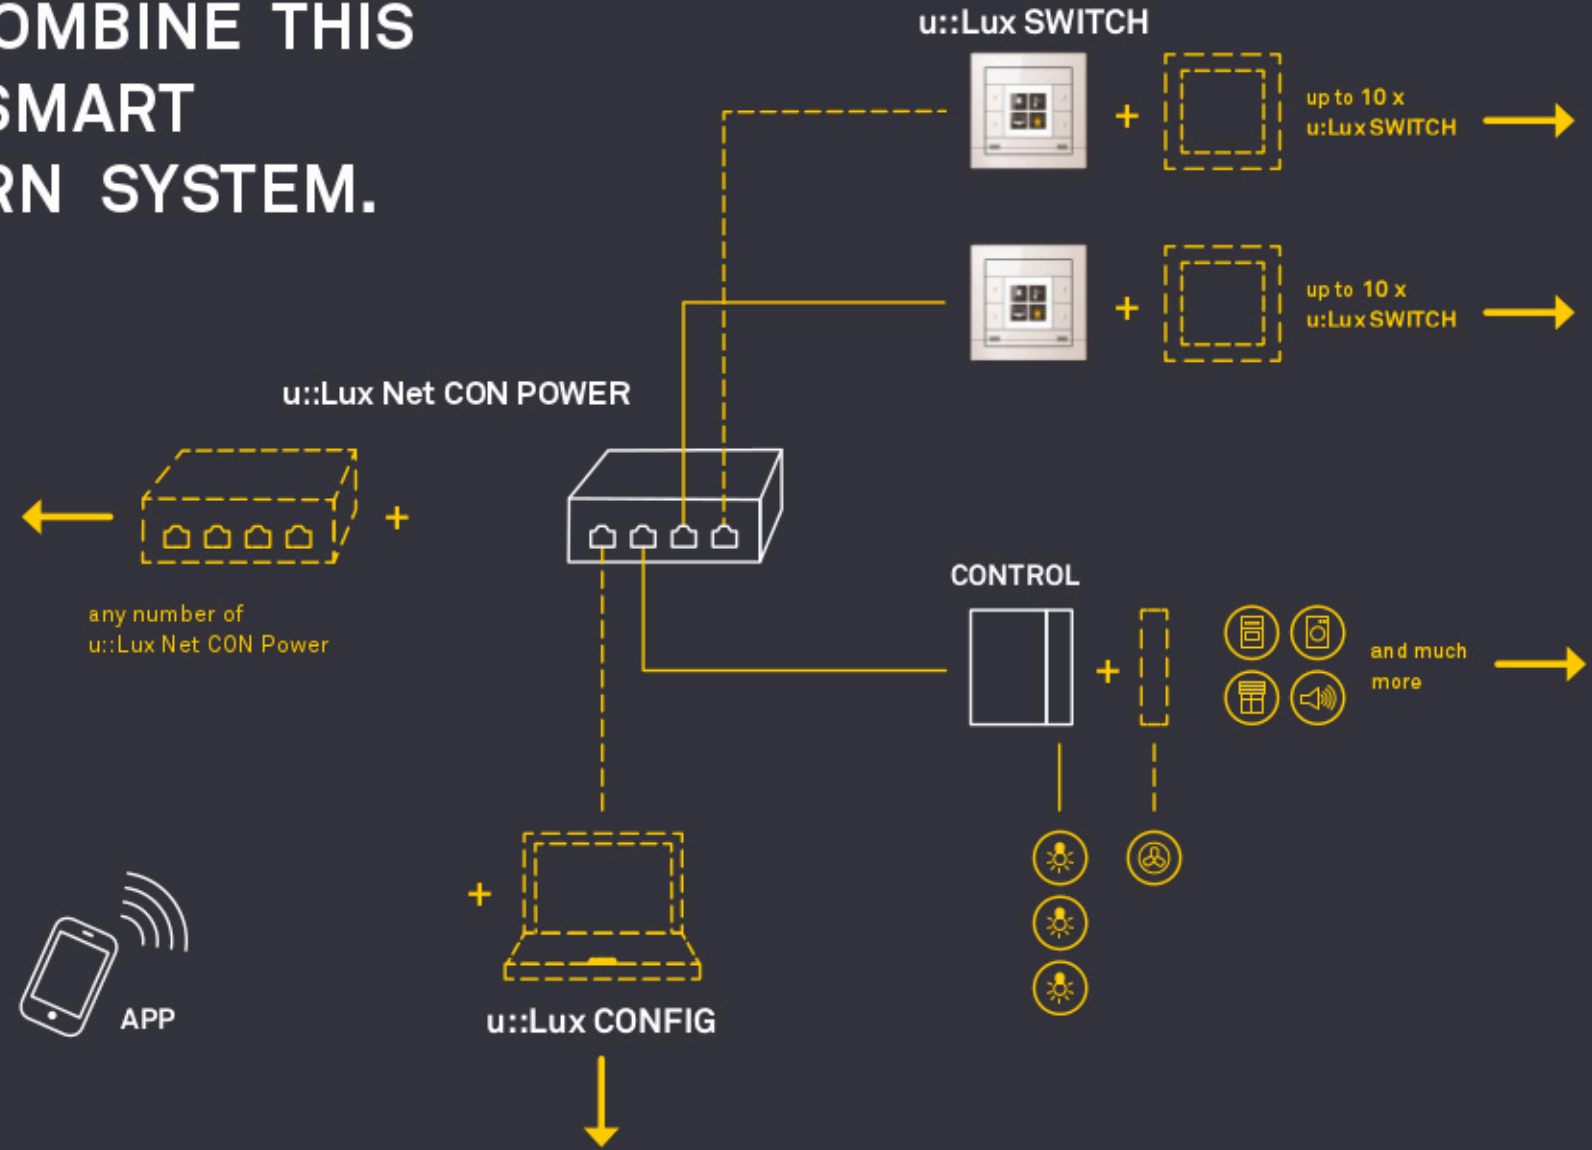

# UNCOMPLICATED

The first switch, that allows you to control everything

Intelligence is placed directly in the switch

Infrared Transmitter  
& Receiver

simplest wiring  
"thanks to Ethernet"

Microfon

Display - high resolution  
and in colour

Approaching Sensor

Lighted Keys

Speaker

**PREVIOUS**

**HENCE**

# AND COMBINE THIS TO A SMART MODERN SYSTEM.

U::Lux