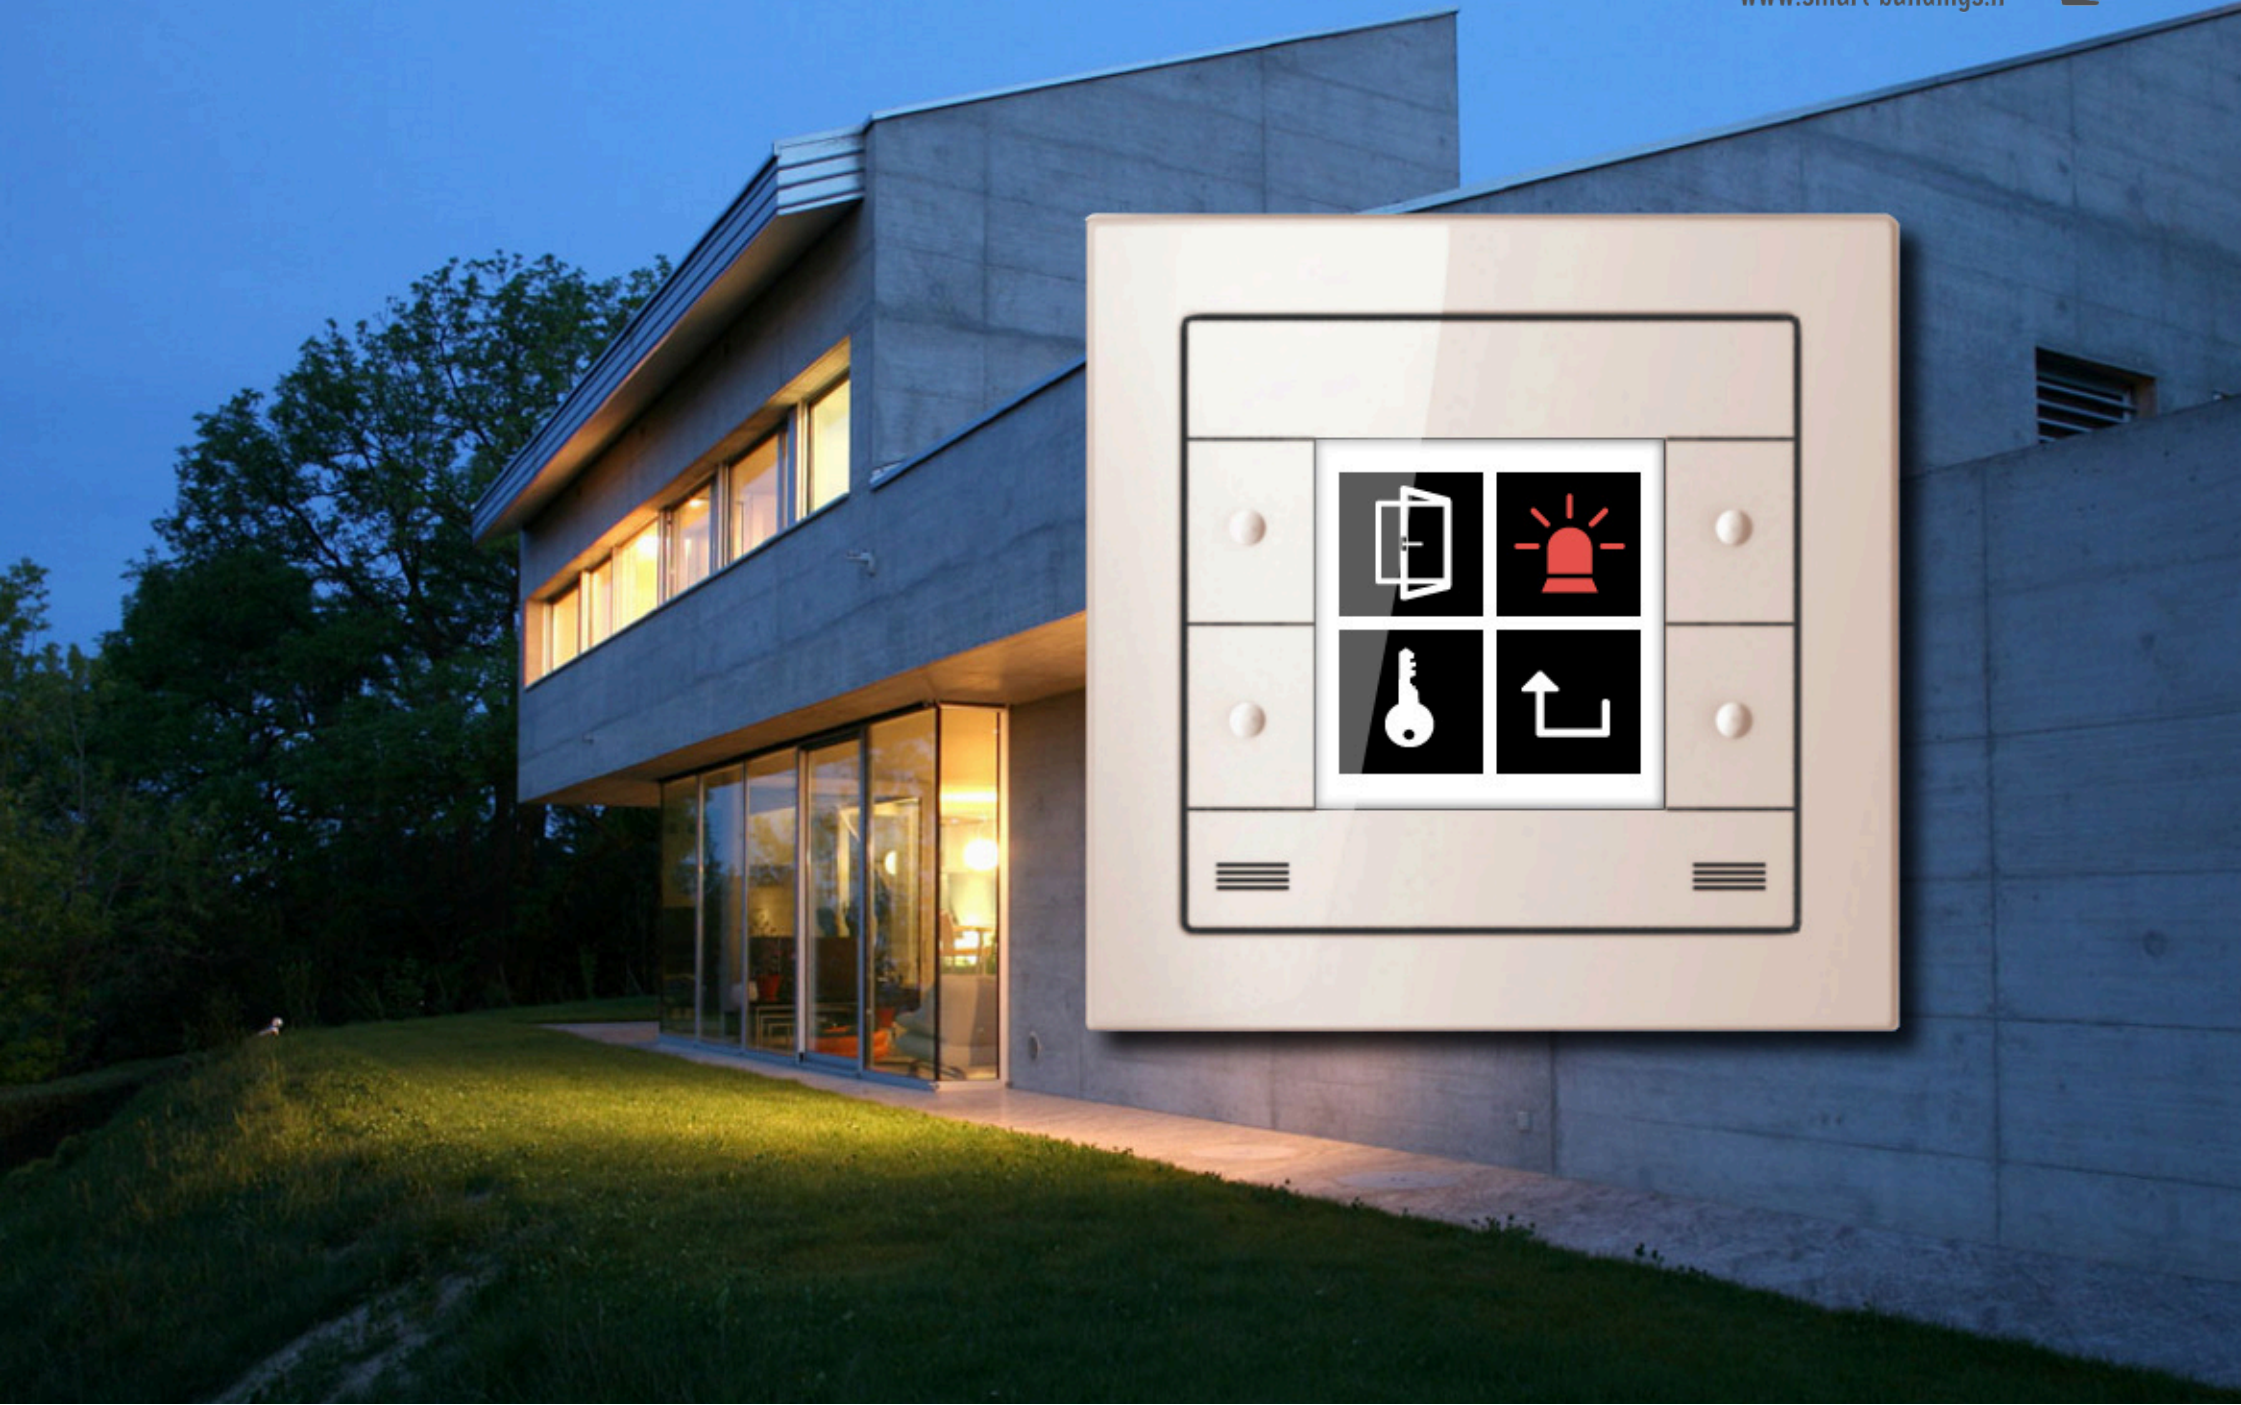

# UNCOMPLICATED

The first switch, that allows you to control everything

Intelligence is placed directly in the switch

Infrared Transmitter  
& Receiver

simplest wiring  
"thanks to Ethernet"

Microfon

Display - high resolution  
and in colour

Approaching Sensor

Lighted Keys

Speaker

**PREVIOUS**

**HENCE**

# AND COMBINE THIS TO A SMART MODERN SYSTEM.

U::Lux